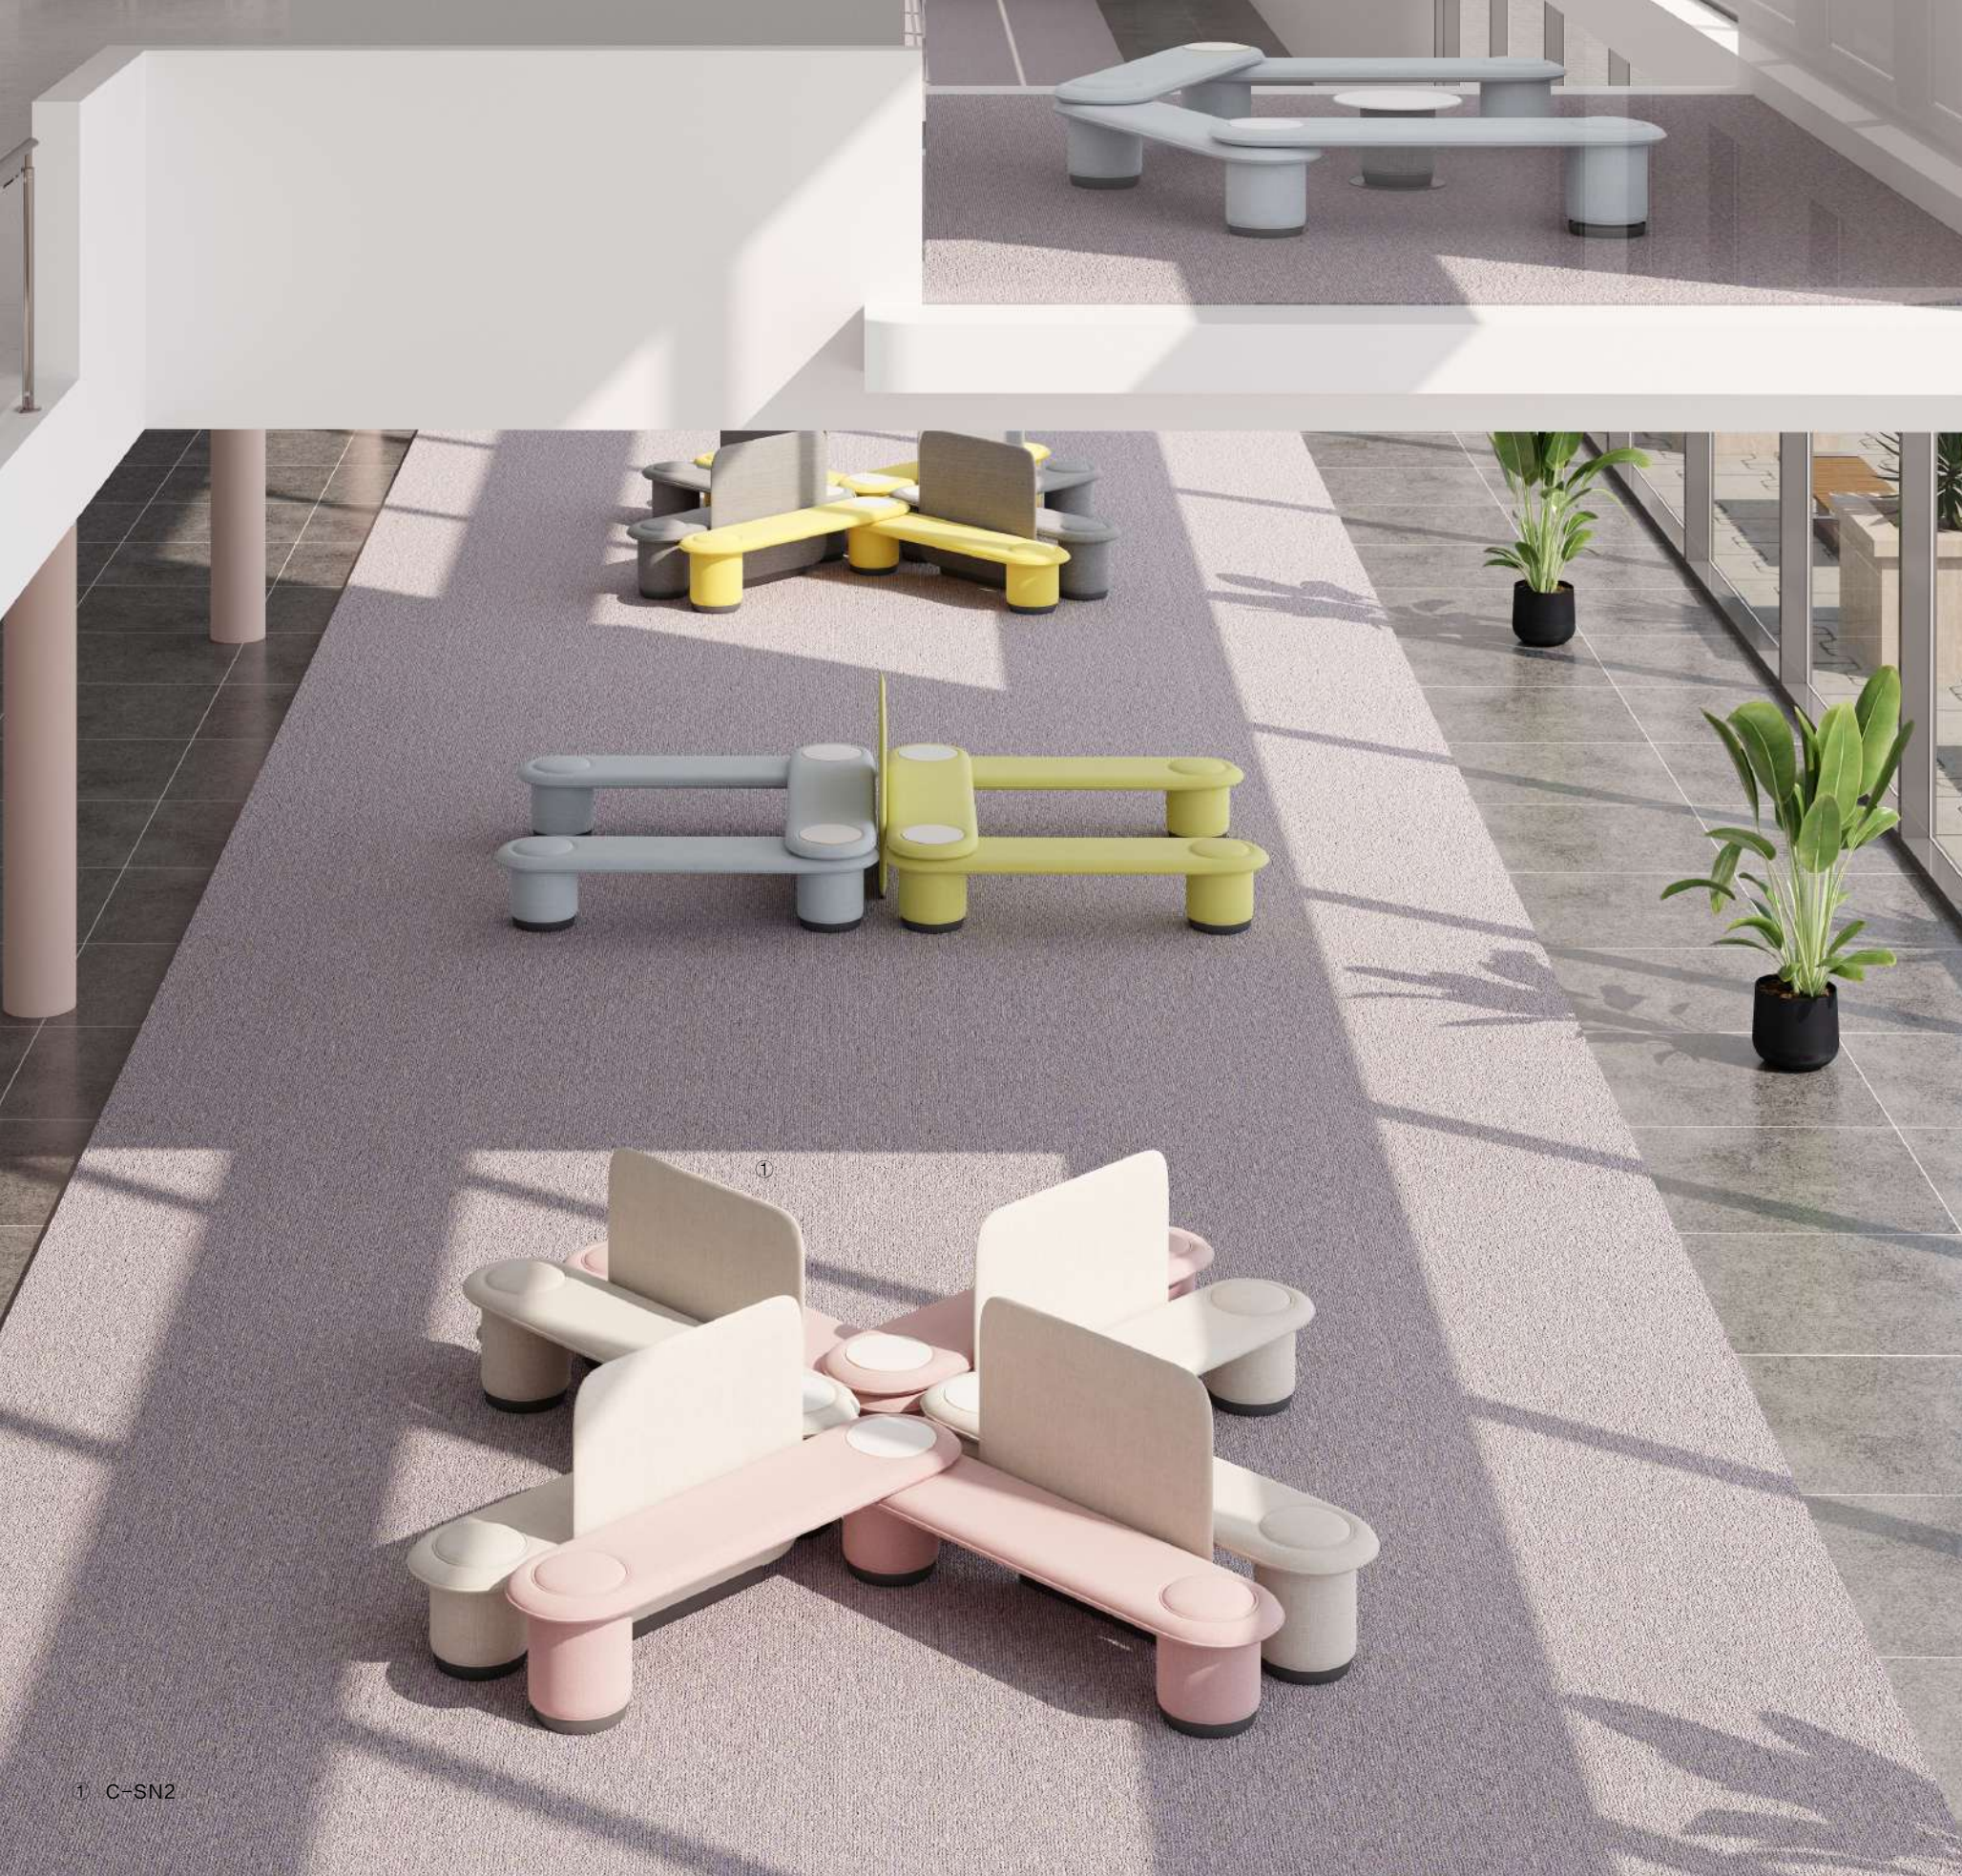

- ① EDEN-ST
- ② TB-30
- ③ EDEN-B1
- ④ EDEN-1
- ⑤ EDEN-B2
- ⑥ TB-33-55(75cm)

① EDEN-C

在公共区域的摆设要有一定的空间分隔作用，而 DAIGH 组合沙发可以进行随意搭配的功能，能够很好的满足这一需求。

In the public area of the furnishings to have a certain space separation effect, and DAIGH combination sofa can be randomly matched with the function, can be very good to meet this demand.

多样组合方式
Various Combinations

① DAIGH-SC

①

CHAIN 系列包括主体沙发凳、圆墩、桌几以及屏风：它的设计被定义为更加合适当下及未来的公共空间，也迎合使用者对于更舒适、更具弹性的办公环境的需求。

The CHAIN collection consists of a main sofa bench, round piers, tables and screens: its design is defined as being more appropriate for the public spaces of today and tomorrow, as well as catering to the users' need for a more comfortable and flexible office environment.