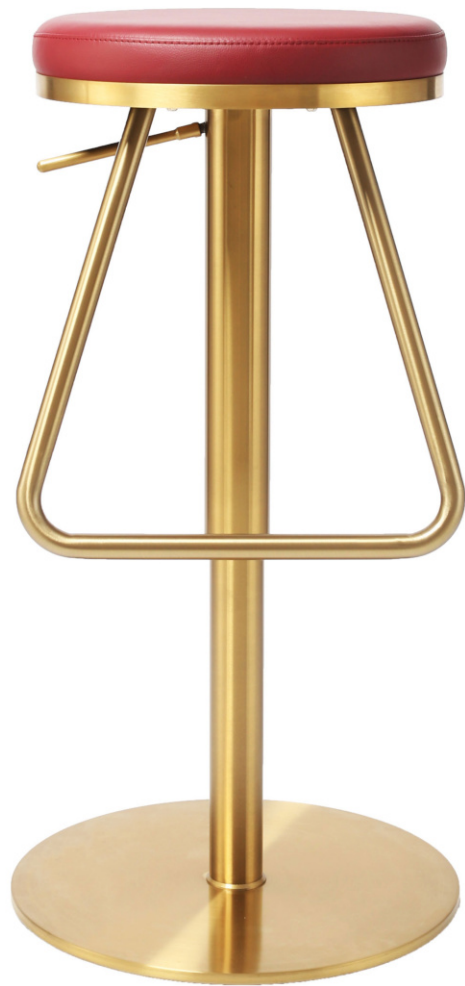

# Hepburn

NO. C147-63 silver (s/s)

back

side

# **Chogory**

NO. C218A-930 Silver (s/s)

side

back

NO. C218A-930  
Black grey

Rose gold

# Olive

NO.C213-15 Rose gold

side

back

NO. C218A-47 Silver (s/s)

side

back

Black Grey NO. C218A-47

NO. C203-Q10Z Black grey

Black Grey NO. C242-42

Rose gold NO. C242-42

Rose gold NO. C222-08

Black Grey NO. C203-Q6Z

Rose gold NO. C204-Q6Z

Gold NO. C204-Q6Z

Gold NO. C426-X6Z