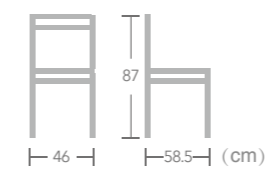

Textylene

CHAIR

EASE textylene chair will allow you to place it in outdoor areas such as the balcony, terrace, porch area, garden, pool or for catering as cafes, bars and hotels. It will create a pleasant and unique environment.

Nr.10