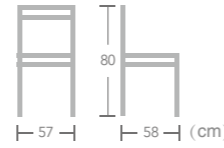

Textylene

CHAIR

Jason

Item No.:E8007-T1
40HQ:680PCS

Jason

Item No.:E8009-T1
40HQ:792PCS

Gabriel

Item No.:E7039-T1
40HQ:552PCS

Gabriel

Item No.:E7040-T1
40HQ:576PCS

Kandinsk

Item No.:E7078-T1
40HQ:680PCS

Textylene

CHAIR

Developed for modern style, textylene is a fabric which can bear rain and sun. EASE textylene chair is light in weight but strong enough for commercial use, suitable for cafe and restaurants.