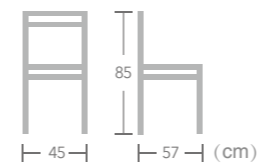

## BISTRO CHAIR

Great for traditional and contemporary restaurant or cafeteria décor, EASE french bistro chair can provide customers comfortable seating to enjoy time.

Qia

Item No.:E3076-W201 40HQ:800PCS