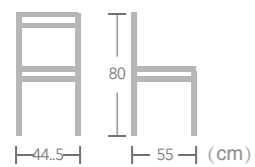

Lasswell

Item No.:E1330
40HQ:900PCS