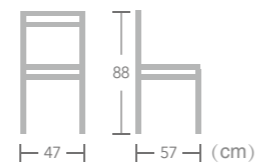

Elsa

Item No.:E2035-W120 40HQ:765PCS

Elsa

Item No.:E2035-W315
40HQ:765PCS