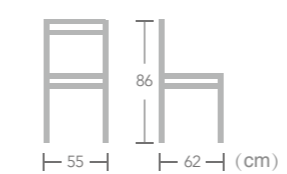

Ease rope chair looks very fashionable. The design and material are the newest trend. Rope material products will be more and more popular. They will be seen in chic places.