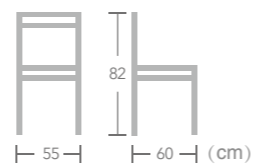

Dresden

Item No.:E6027-W311
40HQ:640PCS