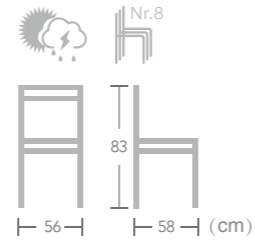

## Panton

Item No.:E7081-W121 40HQ:544PCS

**French**  
BISTRO  
CHAIR

**Panton**

Item No.:E7081-W137  
40HQ:544PCS

**French**  
BISTRO  
CHAIR

Give your restaurant a french style with EASE french bistro chair. The aluminum frame with bamboo look finish and colorful PE rattan weaving combine to create a french style perfect for decors both classic and contemporary.