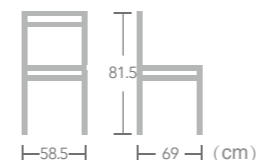

French

BISTRO CHAIR

Swan

Item No.:E2032-W142 40HQ:704PCS