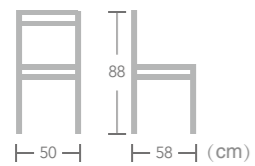

Elkan

Item No.: E3002-W138
40HQ: 720PCS