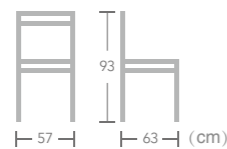

Gabriel

Item No.:E7040-T1
40HQ:576PCS