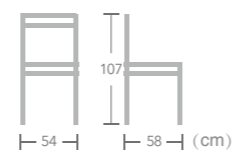

Morton

Item No.: E7113
40HQ: 272PCS