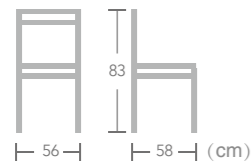

Panton

Item No.:E7081-W121 40HQ:544PCS