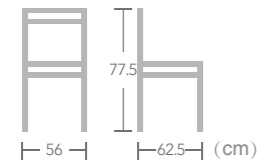

Rope

CHAIR

Teddy

Item No.:E7071-RT1
40HQ:832PCS