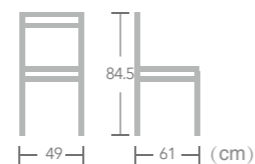

Dover

Item No.:E6082-W311
40HQ:720PCS