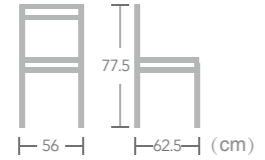

Teddy

Item No.:E7071-T1
40HQ:832PCS