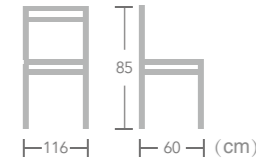

Elisha

Item No.:E3005-W223
40HQ:272PCS