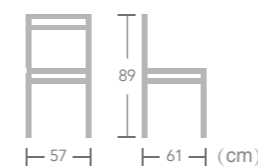

New Dagan

Item No.: E200778-W118
40HQ: 720PCS