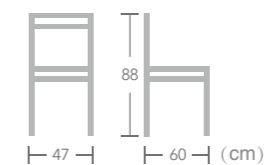

Alesund

Item No.:E1990
40HQ:850PCS

Rattan

WICKER CHAIR

EASE aluminium rattan wicker chair in bamboo look frame always let you enjoy the beauty of nature.