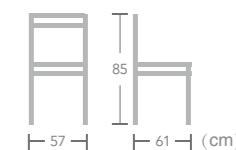

Item No.:E1066
40HQ:720PCS