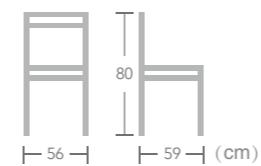

Daisy

tem No.:E1213
40HQ:1200PCS