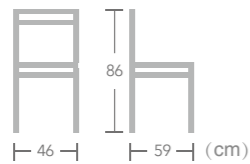

Rattan

WICKER
CHAIR

Ely

Item No.:E1056
40HQ:1105PCS