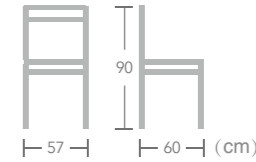

Elisha

Item No.:E6023-W224
40HQ:640PCS