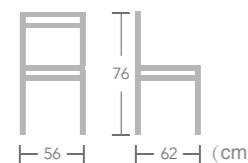

Rope

CHAIR

Using new material woven cord, Ease rope chair not only adds stylish appeal, it also increases the durability and strength allowing it to be used either indoor or outdoor. Take a seat and enjoy the comfortable seating.

Rope

CHAIR