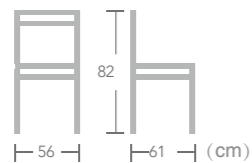

Piano

Item No.:E2012-T1
40HQ:544PCS