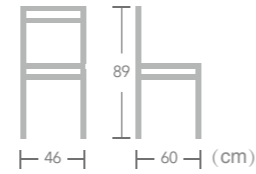

French

BISTRO CHAIR

Luss

Item No.:E2043-W151
40HQ:576PCS