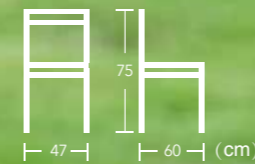

Mittenwald

Item No.:E2041-W149
40HQ: 850PCS