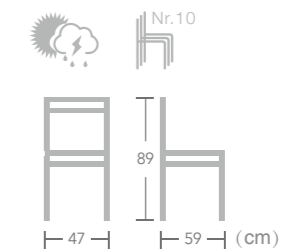

Danielle

Item No.:E3007-W104
40HQ:800PCS