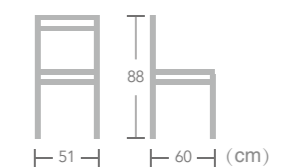

Naxos

40HQ:704PCS