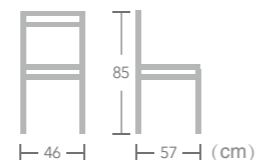

Aaron

Item No.:E3017 40HQ:576PCS