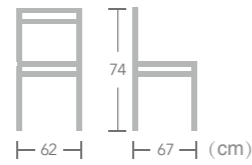

# Rope

CHAIR

**Ostrava**

Item No.:E3099  
40HQ:570PCS