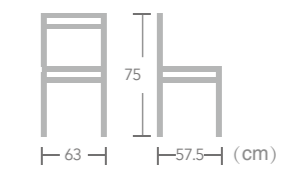

# Twisted

PE ROPE  
CHAIR

Maghreb  
Item No.:E8057  
40HQ:1040PCS