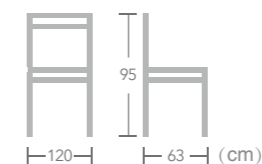

Agabo

Item No.:E3013-W126
40HQ:300PCS