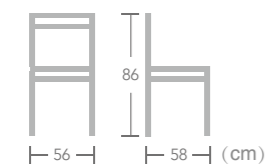

Lynmouth

Item No.:E3107
40HQ:1352PCS