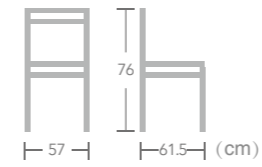

Mosley

Item No.: E2031-W141 40HQ: 680PCS