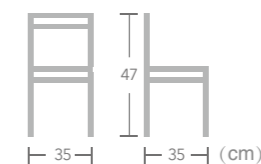

Item No.:E1078-W201 40HQ:1536PCS