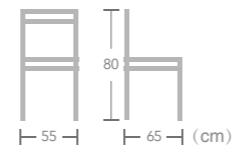

Hannover

Item No.: E3080
40HQ: 1040pcs