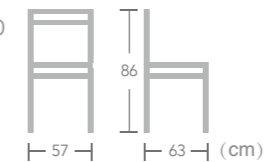

Arras

Item No.:E1021KD
40HQ:420PCS