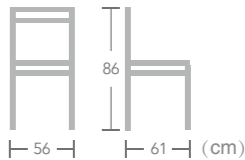

Dijon

Item No.:E3090
40HQ:960PCS