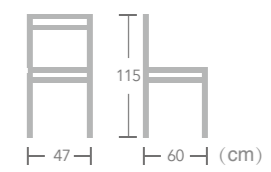

Brugge
Item No.:E5018-W215
40HQ:300PCS
Nr.4