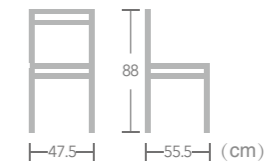

Alva

Item No.: E2030-W128
40HQ: 648PCS