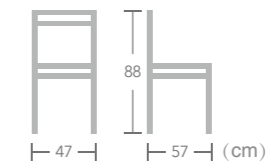

Item No.: E6024-W316
40HQ: 720PCS