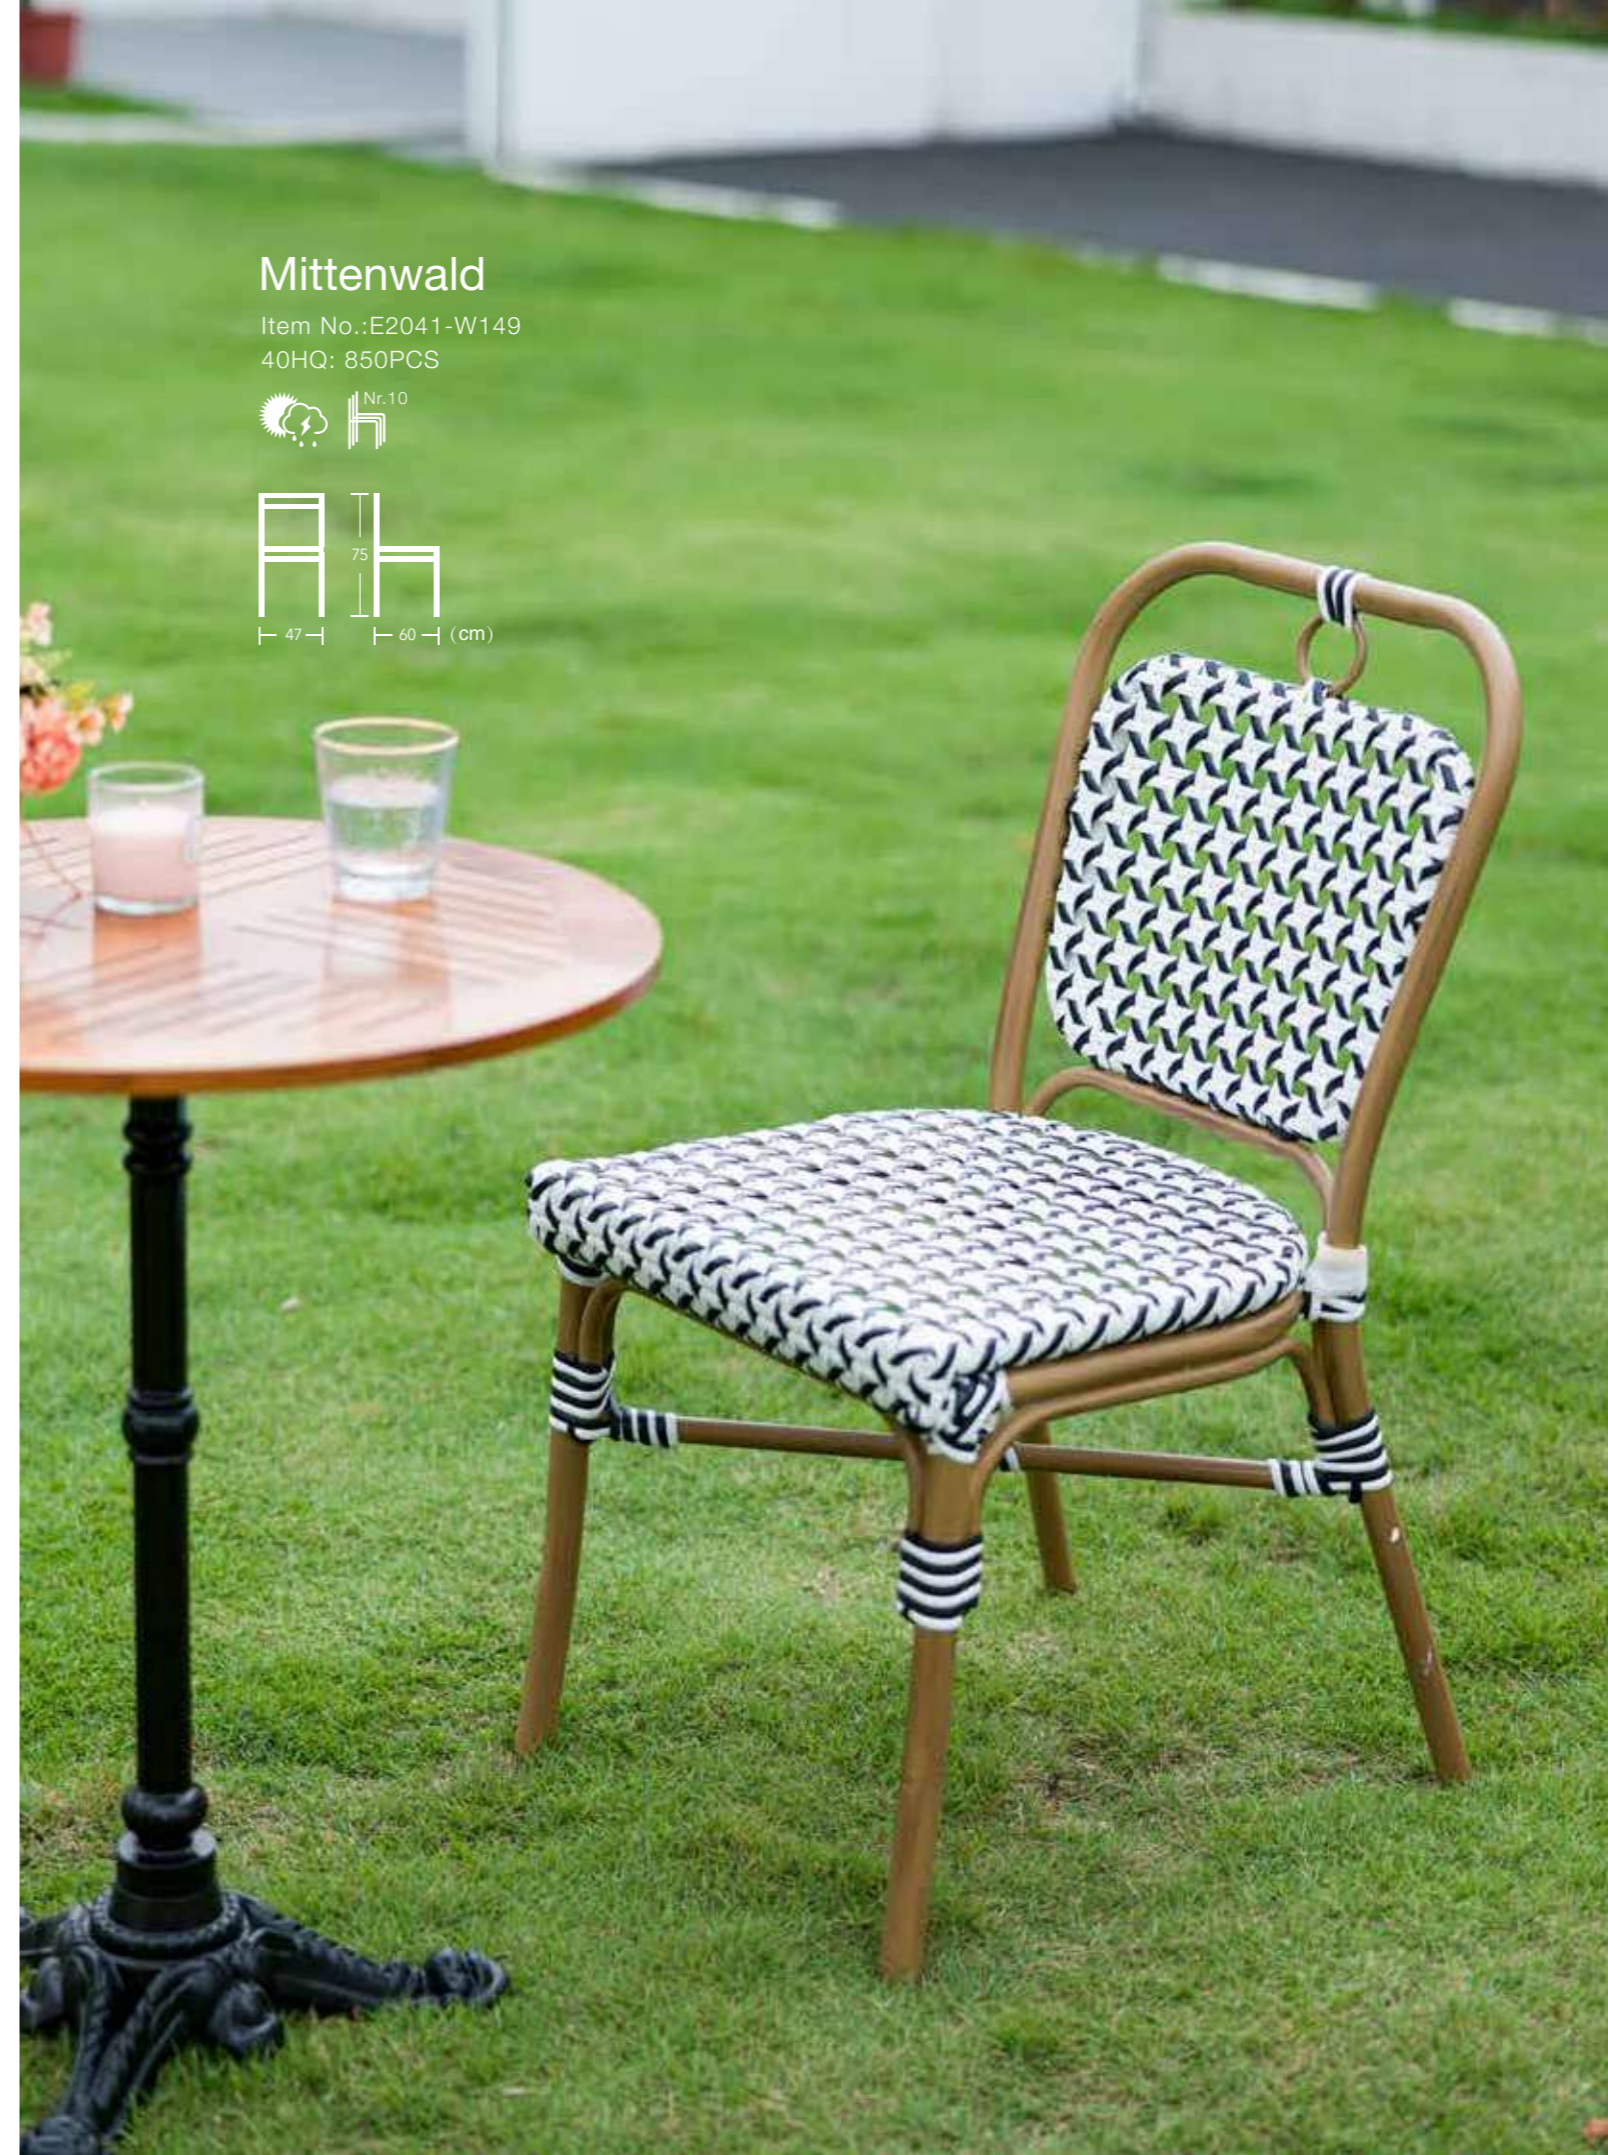

Mittenwald

Item No.:E2041-W149
40HQ: 850PCS