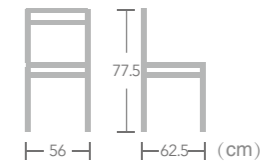

Teddy
Item No.:E7071A
40HQ:832PCS
Nr.16