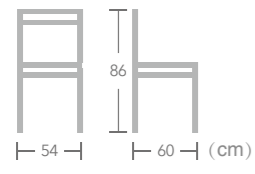

Bordeaux

40HQ:704PCS

Bordeaux

Item No.: E6022-W127
40HQ: 704PCS