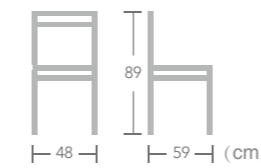

Dagan

Item No.:
E200782-W143(E200779 KD)
40HQ:680PCS