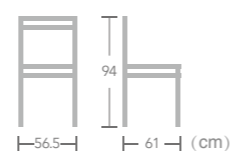

Item No.:E1179
40HQ:576PCS