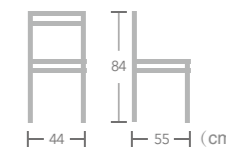

Textylene
CHAIR

Textylene
CHAIR