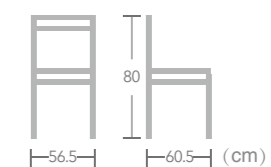

Salford

Item No.:E3082
40HQ:1200PCS