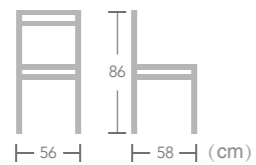

Jay

Item No.:E7302
40HQ:1200PCS