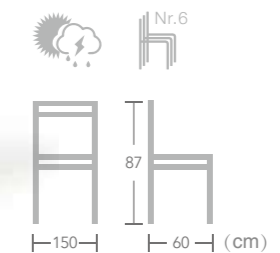

Adler

Item No.:E7080-W214 40HQ:150PCS