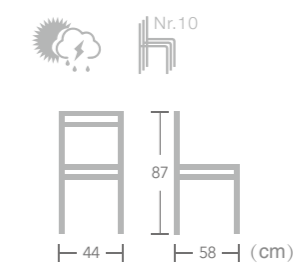

Eames

Item No.: E7024-W133 40HQ:850PCS