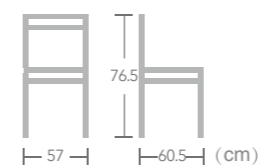

Edman
Item No.:E3116
40HQ:918PCS
Nr.20