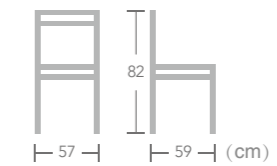

Maze

Item No.: E1175-W138 40HQ: 544PCS