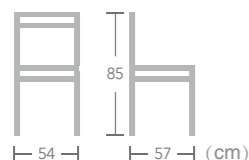

Aaron

Item No.:E3016 40HQ:576PCS