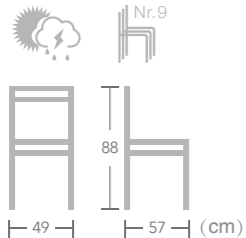

Magic

Item No.: E1185-W103 40HQ: 675PCS