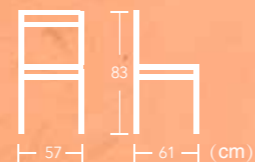

### Elsa

Item No.:E2035-W315  
40HQ:765PCS

Lavenham

Item No.: E6020-W123

40HQ: 600PCS

French  
BISTRO  
CHAIR

EASE french bistro chairs can be found made with aluminum frames and PE (polyethylene) wicker that looks like wicker but can live outdoors without fading or rotting.