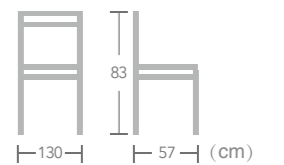

**Paris 6**  
Item No.:E1111-T1  
40HQ:360PCS

**Paris 6**  
Item No.:E8029-T1  
40HQ:816PCS

**Paris 6**  
Item No.:E8030-T1(E8029 bar)  
40HQ:408PCS

**Paris 6**  
Item No.:E8028-T1(E8029 sofa)  
40HQ:270PCS