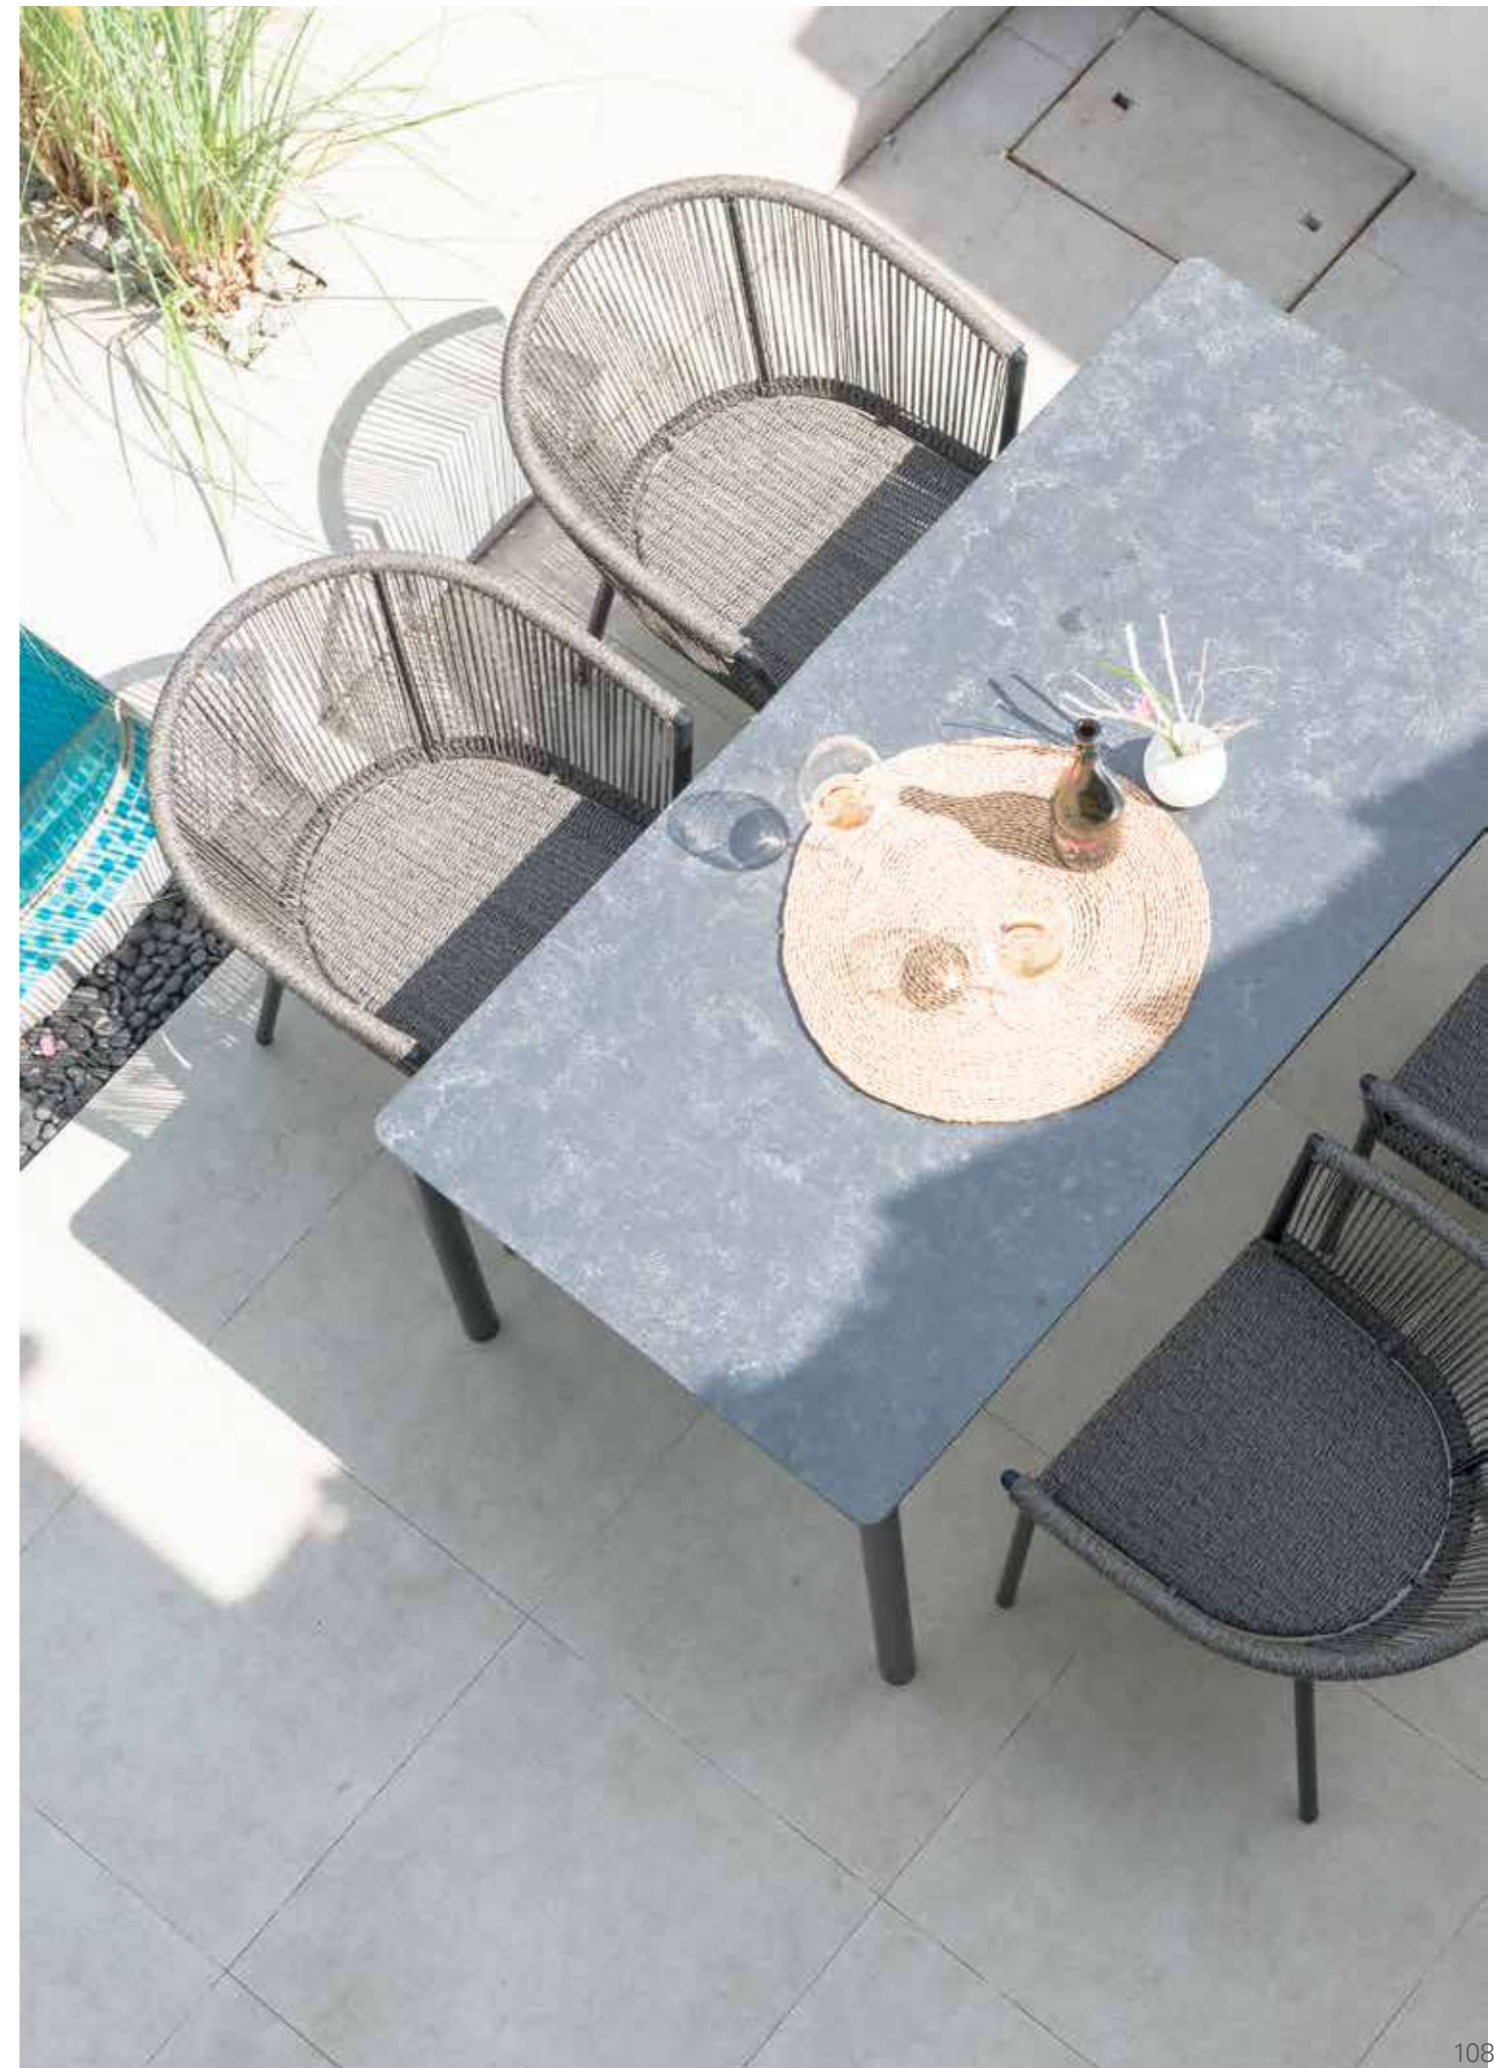

Twisted

PE ROPE
CHAIR

Purvoo
Item No.:E3048
40HQ:504PCS

Arnsberg
Item No.:E3074
40HQ:468PCS