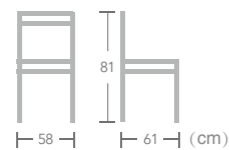

Morton

Item No.: E7109
40HQ: 780PCS