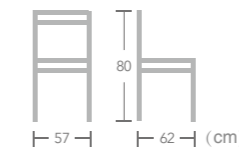

Alarie

Item No.:E3112
40HQ:616PCS