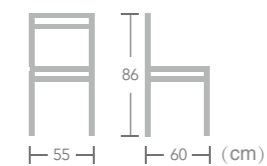

Henrickson

Item No.:E6086-T4
40HQ:680PCS