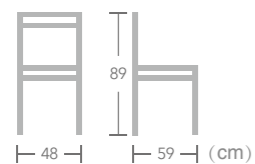

Dagan

40HQ: 792PCS

Item No.: E200779-W326