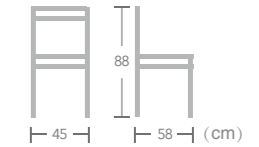

# Rattan

WICKER CHAIR

**Ripon**

Item No.:E2017  
40HQ:756PCS

**Chloe**

Item No.:E2021  
40HQ:850PCS

**Chloe**

Item No.:E2022  
40HQ:680PCS