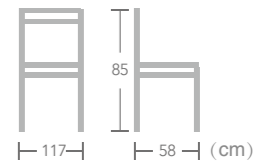

French

BISTRO CHAIR

Great for traditional and contemporary restaurant or cafeteria décor, EASE french bistro chair can provide customers comfortable seating to enjoy time.

Item No.:E3076-W201 40HQ:800PCS

Item No.:E3077-W201 40HQ:300PCS

Item No.:E1078-W201 40HQ:1536PCS