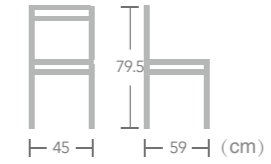

Rattan

WICKER CHAIR

New Ivey

Item No.:E3027
40HQ:935PCS