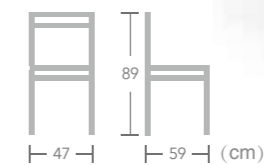

Innsbruck

Item No.: E7086-W118
40HQ: 792PCS