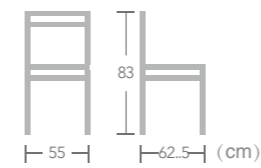

Item No.:E1146
40HQ:384PCS