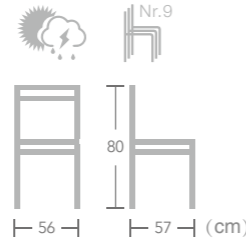

Moonstone

Item No.: :E1164-W104 40HQ: 612PCS