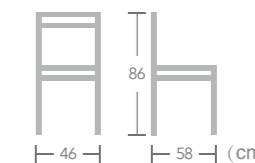

Bergen

Item No.:E6021-W305 40HQ:765PCS