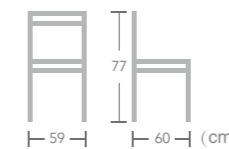

Item No.:E3095
40HQ:780PCS

Brno