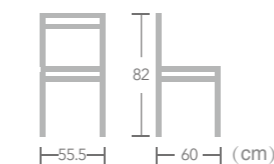

Arni

Item No.:E3122
40HQ:1380PCS