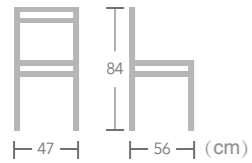

Edna

40HQ:730PCS