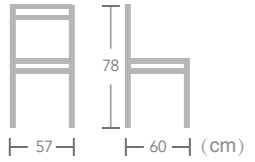

Jami

Item No.:E6052-W321 40HQ:680PCS