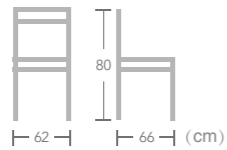

Hannover

Item No.: E3081
40HQ: 340pcs