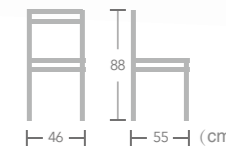

Textylene
CHAIR

Textylene
CHAIR