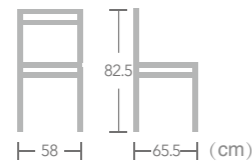

Orval

Item No.:E7107
40HQ:884PCS