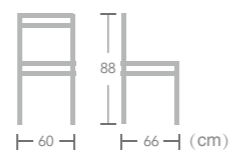

Item No.:E7041
40HQ:800PCS