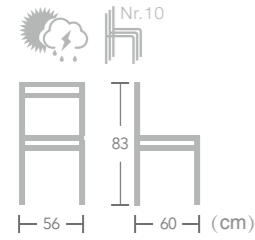

Textylene

CHAIR

The UV resistant textylene fabric makes EASE textylene chair hold up beautifully and durably in outside locations. It's also very simple to keep EASE textylene chair clean, using a soft brush to remove dirt with water and neutral soap, one of the best choice for outdoor seating.

Adlai

Item No.:E1070-T2
40HQ:680PCS