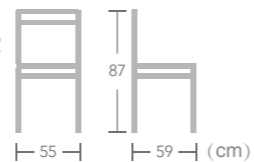

Devine

Item No.:E1160-W122
40HQ:1040PCS