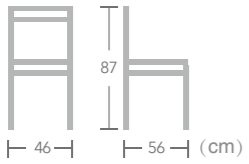

Norcia

Item No.: E6019-W131
40HQ:640PCS