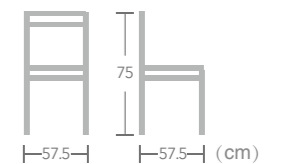

Greenwich

Item No.:E3130
40HQ:780PCS