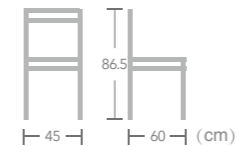

Item No.:E1093RD
40HQ:850PCS

Monate