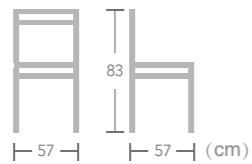

Paris 6
Item No.:E8030-T1(E8029 bar)
40HQ:408PCS