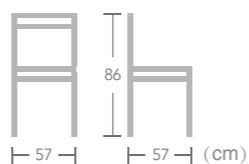

Aberdour

Item No.:E7310
40HQ:1224PCS