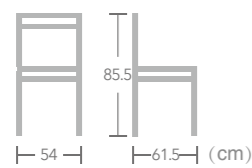

Lyon

40HQ:720PCS