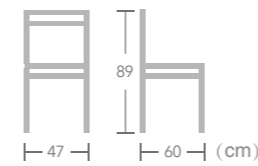

Meersbur

Item No.: E2038-W324
40HQ: 576PCS