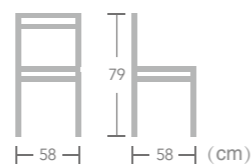

# Rope

CHAIR

**Liberty**  
 Item No.:E3128  
 40HQ:572PCS  
 Nr.11

Ease rope chair looks very fashionable. The design and material are the newest trend. Rope material products will be more and more popular. They will be seen in chic places.