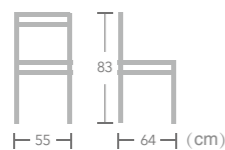

Item No.:E7043
40HQ:630PCS

Anna