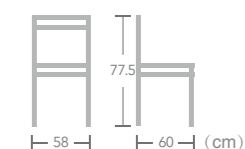

Item No.:E3093
40HQ:600PCS