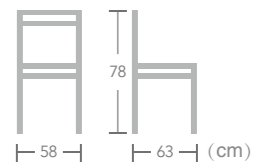

Bondy

Item No.:E6069-W211 40HQ:612PCS