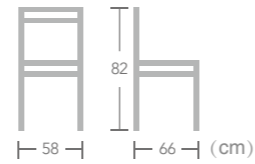

Plios
Item No.:E7105
40HQ:780PCS