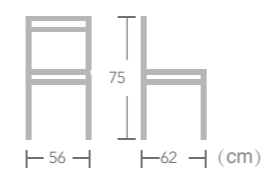

Twisted

PE ROPE
CHAIR

Perfect for casual indoor dining and comfortable outdoor seating, tables and chairs at EASE feature high quality aluminum construction, a variety of traditional and modern collections of synthetic wicker for chairs and polywood, HPL, teak , coated aluminum ,weaving for table tops.