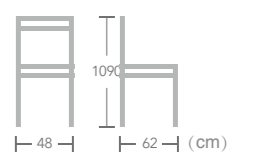

Aluminum

CHAIR

Give your restaurant a colorful flair with EASE aluminum chair. Ease aluminum chair has blue color, pink color, red color, yellow color and etc. They are very suitable for modern commercial places.

Item No.:E1209
40HQ:1200PCS

Item No.:E1210
40HQ:288PCS

Item No.:E1208
40HQ:1200PCS