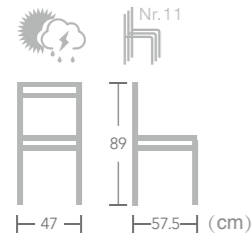

EASE french bistro chairs can be found made with aluminum frames and PE (polyethylene) wicker that looks like wicker but can live outdoors without fading or rotting.

Koper

40HQ:935PCS

Item No.:E6044-W213