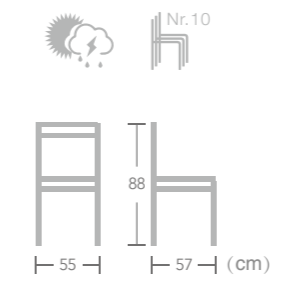

Daya
Item No.: E6061-W201
40HQ:680PCS