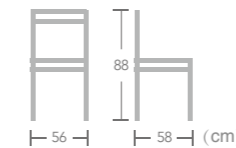

# Rattan

WICKER CHAIR

**Ripon**

Item No.:E2017  
40HQ:756PCS

**Chloe**

Item No.:E2021  
40HQ:850PCS

**Chloe**

Item No.:E2022  
40HQ:680PCS