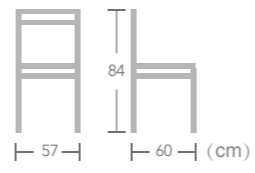

Brugge
Item No.:E5017-W215
40HQ:680PCS
Nr.10