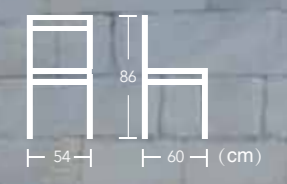

French
BISTRO
CHAIR

Bordeaux

40HQ:704PCS

Bordeaux

Item No.: E6022-W127
40HQ: 704PCS