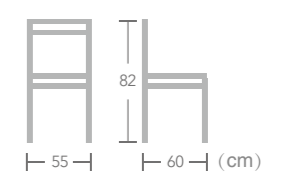

Dresden

Item No.:E6027-W312
40HQ:640PCS