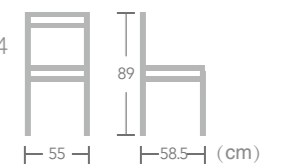

Meersbur

Item No.: E2039-W324
40HQ: 720PCS