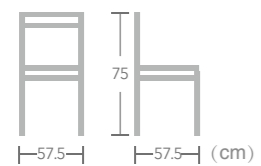

Greenwich

Item No.:E3130
40HQ:780PCS