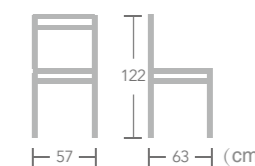

Agabo

Item No.:E3015-W126
40HQ:288PCS