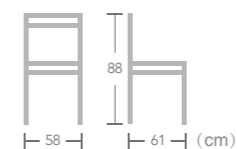

Item No.:E1064
40HQ:1088PCS

Erica