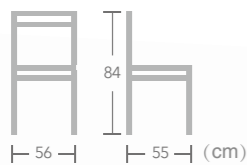

Plastic

WOOD
CHAIR

EASE plastic wood chair with good quality material can be used for outdoor and indoor. Whether used alone or paired with one plastic wood table, EASE plastic wood chair will bring fresh, modern look to your entertaining area.

Atlanta

Item No.:E7301
40HQ:1200PCS