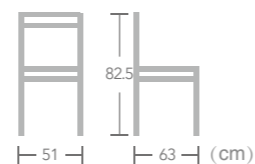

Orval

Item No.:E7106
40HQ:884PCS