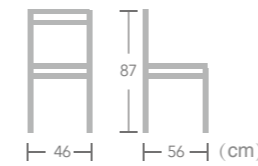

Norcia

Item No.: E6019-W132 40HQ: 640PCS