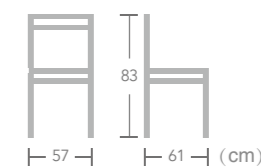

Lavenham

40HQ:600PCS