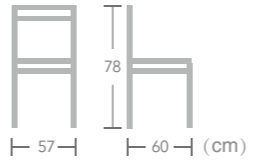

Borras

Item No.:E6056-W321 40HQ: 680PCS