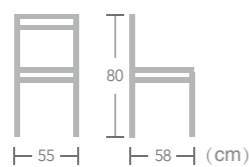

Twisted

PE ROPE
CHAIR

Anney

Item No.:E7137
40HQ:720PCS