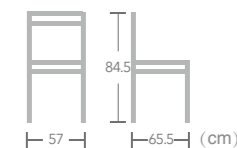

Item No.:E1065
40HQ:720PCS

Emma