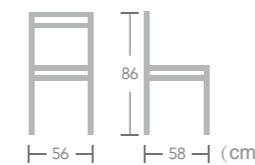

Brighton

Item No.:E1101-T1PW
40HQ:1200PCS

Nr.25