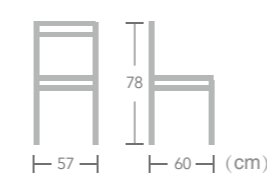

New Barcelona

Item No.:E7097
40HQ:780PCS