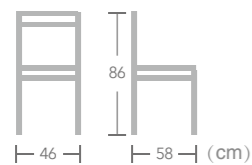

## Bergen

Item No.:E6021-W305 40HQ:765PCS

**French**  
BISTRO  
CHAIR

**Bergen**

Item No.:E6021-W112 40HQ:765PCS

**Aosta**

Item No.:E6029-W139  
40HQ:680PCS

With a cheerful woven back and seat, EASE french bistro chairs are country, coastal or traditional. Ideal to enjoy moments of relaxation thanks to the comfortable seat of EASE french bistro chair.