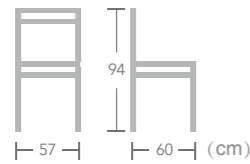

Rattan

WICKER
CHAIR

Evelina

Item No.:E7119
40HQ:920PCS