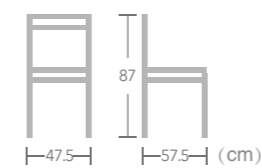

Hallstatt

Item No.:E6076-W128
40HQ:576PCS