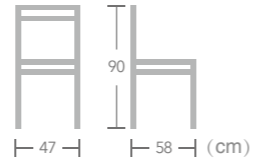

Maze

40HQ:680PCS