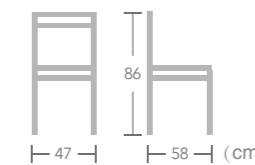

Brighton

Item No.:E1103-T1
40HQ:1300PCS

Nr.26