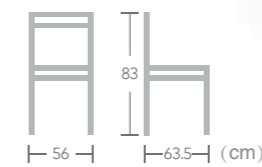

Bella

Item No.:E1145
40HQ:252PCS