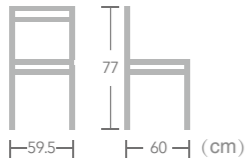

Twisted

PE ROPE
CHAIR

Purvoo
Item No.:E3048
40HQ:504PCS