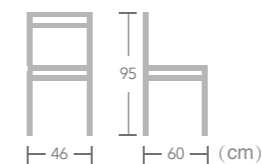

Agabo

Item No.:E3012-W126
40HQ:576PCS