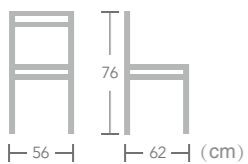

Rope

CHAIR

Using new material woven cord, Ease rope chair not only adds stylish appeal, it also increases the durability and strength allowing it to be used either indoor or outdoor. Take a seat and enjoy the comfortable seating.

Rope

CHAIR