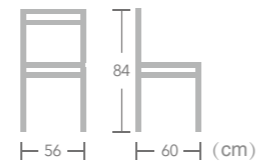

Bolgheri

Item No.:E2016

40HQ:560PCS