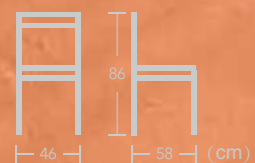

Bergen

Item No.:E6021-W111 40HQ:765PCS

French

BISTRO CHAIR

EASE french bistro chairs can be found made with aluminum frames and PE (polyethylene) wicker that looks like wicker but can live outdoors without fading or rotting.

Bergen

Item No.:E6021-W305 40HQ:765PCS