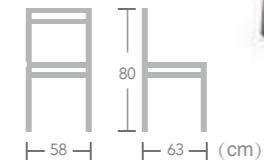

Rope

CHAIR

Item No.:E7083-R701
40HQ:832PCS

Prague