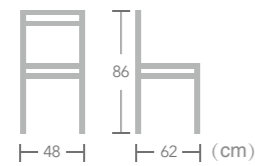

# Rattan

WICKER CHAIR

EASE aluminium rattan wicker chair in bamboo look frame always let you enjoy the beauty of nature.

**Trenten**  
Item No.:E3071  
40HQ:576PCS

**Plios**  
Item No.:E7105  
40HQ:780PCS