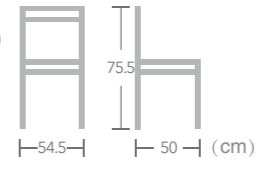

Turku
Item No.:E3045-W710
40HQ:1200CS

Turku
Item No.:E3044-W710
40HQ:1500CS