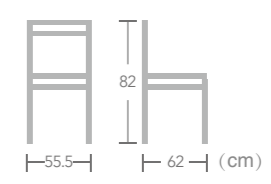

New Piano

Item No.:E2011
40HQ:544PCS