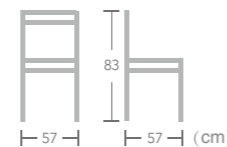

Textylene
CHAIR

Textylene
CHAIR