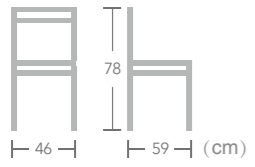

Rope

CHAIR

Turin

Item No.:E3052
40HQ:935PCS