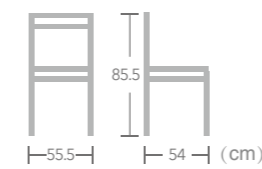

Lungern

Item No.:E6071-W144 40HQ: 680PCS