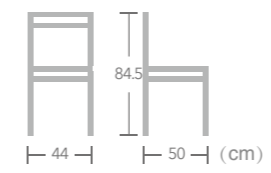

Raspberry

Item No.:E1325
40HQ:850PCS