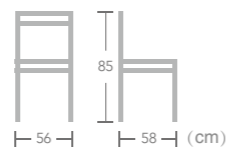

SKouras

Item No.:E3101
40HQ:1300PCS