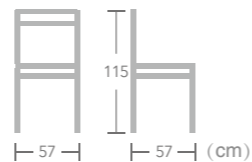

Paris 6
Item No.:E8028-T1(E8029 sofa)
40HQ:270PCS