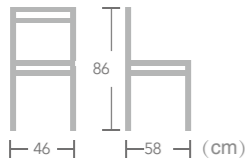

Bergen

40HQ:765PCS

Item No.:E8031-T1