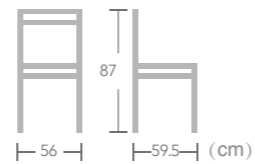

Baden

Item No.:E1204-T1PW
40HQ:1000PCS