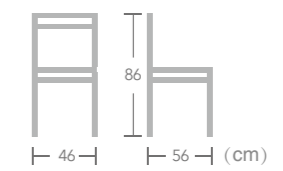

Lungern

Item No.:E6070-W144 40HQ: 960PCS