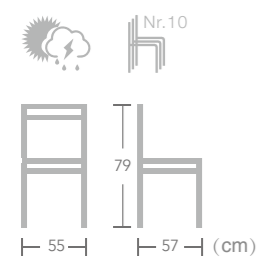

French BISTRO CHAIR

Great for traditional and contemporary restaurant decor, EASE french bistro chairs have the ability to seamlessly fit into any setting and provide customers with high quality seating that is comfortable and stylish.

Diana

Item No.:E1040-W122 40HQ:720PCS