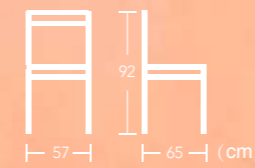

## Bergen

Item No.:E6021-W305 40HQ:765PCS

**French**  
BISTRO  
CHAIR

**Bergen**

Item No.:E6021-W112 40HQ:765PCS

**Aosta**

Item No.:E6029-W139  
40HQ:680PCS

With a cheerful woven back and seat, EASE french bistro chairs are country, coastal or traditional. Ideal to enjoy moments of relaxation thanks to the comfortable seat of EASE french bistro chair.