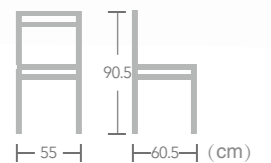

Hekking

Item No.:E6042-W325 40HQ:576PCS