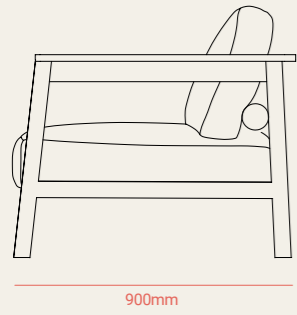

SAONA

TECHNICAL

EASY ARMCHAIR