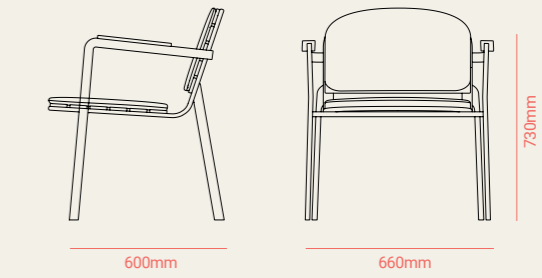

EASYARMCHAIR