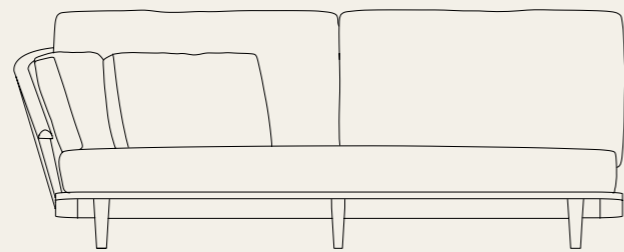

2340mm

850mm

LEFT-RIGHT SOFA 2