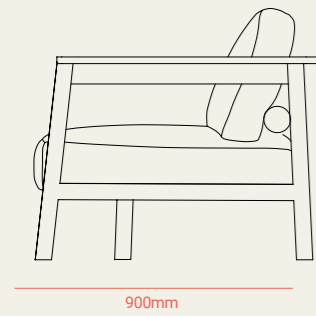

SAONA

TECHNICAL

SOFA 3P