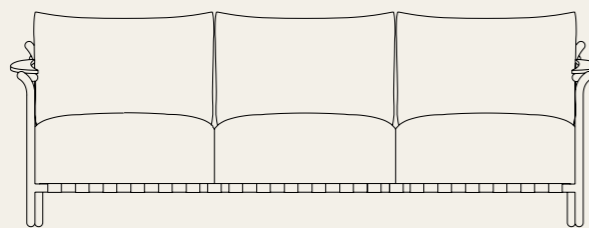

2160mm

790mm

COFFEE TABLE 1

400mm

620mm

840mm

COFFEE TABLE 2

400mm