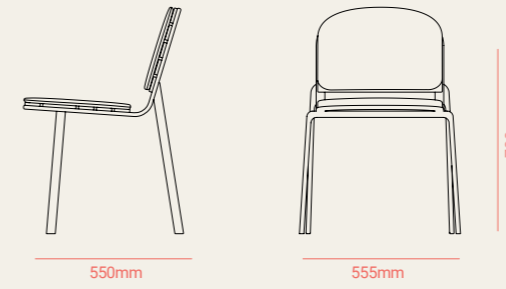

# CRETA

TECHNICAL

COFFEE TABLE

ROUND DINING TABLE

DINING TABLE

DINING TABLE

CHAIR

EASYCHAIR