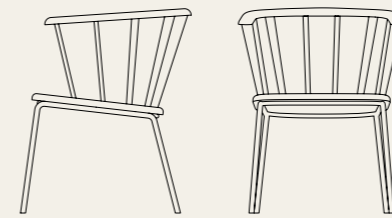

Solei Armchair Wood Legs  
Solei Table

Solei Easy Chair  
Solei Coffee Table

Solei Left Sofa 2  
Solei Side Table  
Solei Easy Chair  
Solei Coffee Table

Solei Left Sofa 2  
Solei Coffee Table  
Solei Sofa  
Solei Table  
Solei Chair

Solei Sofa  
Solei Easy Chair  
Solei Side Table  
Solei Coffee Table

1230mm

LOUNGE CHAIR

1410mm

850mm

ARMCHAIR METAL LEGS

610mm

600mm