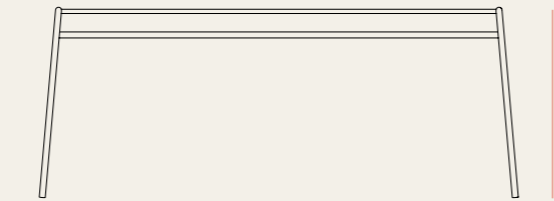

TABLES

1910mm