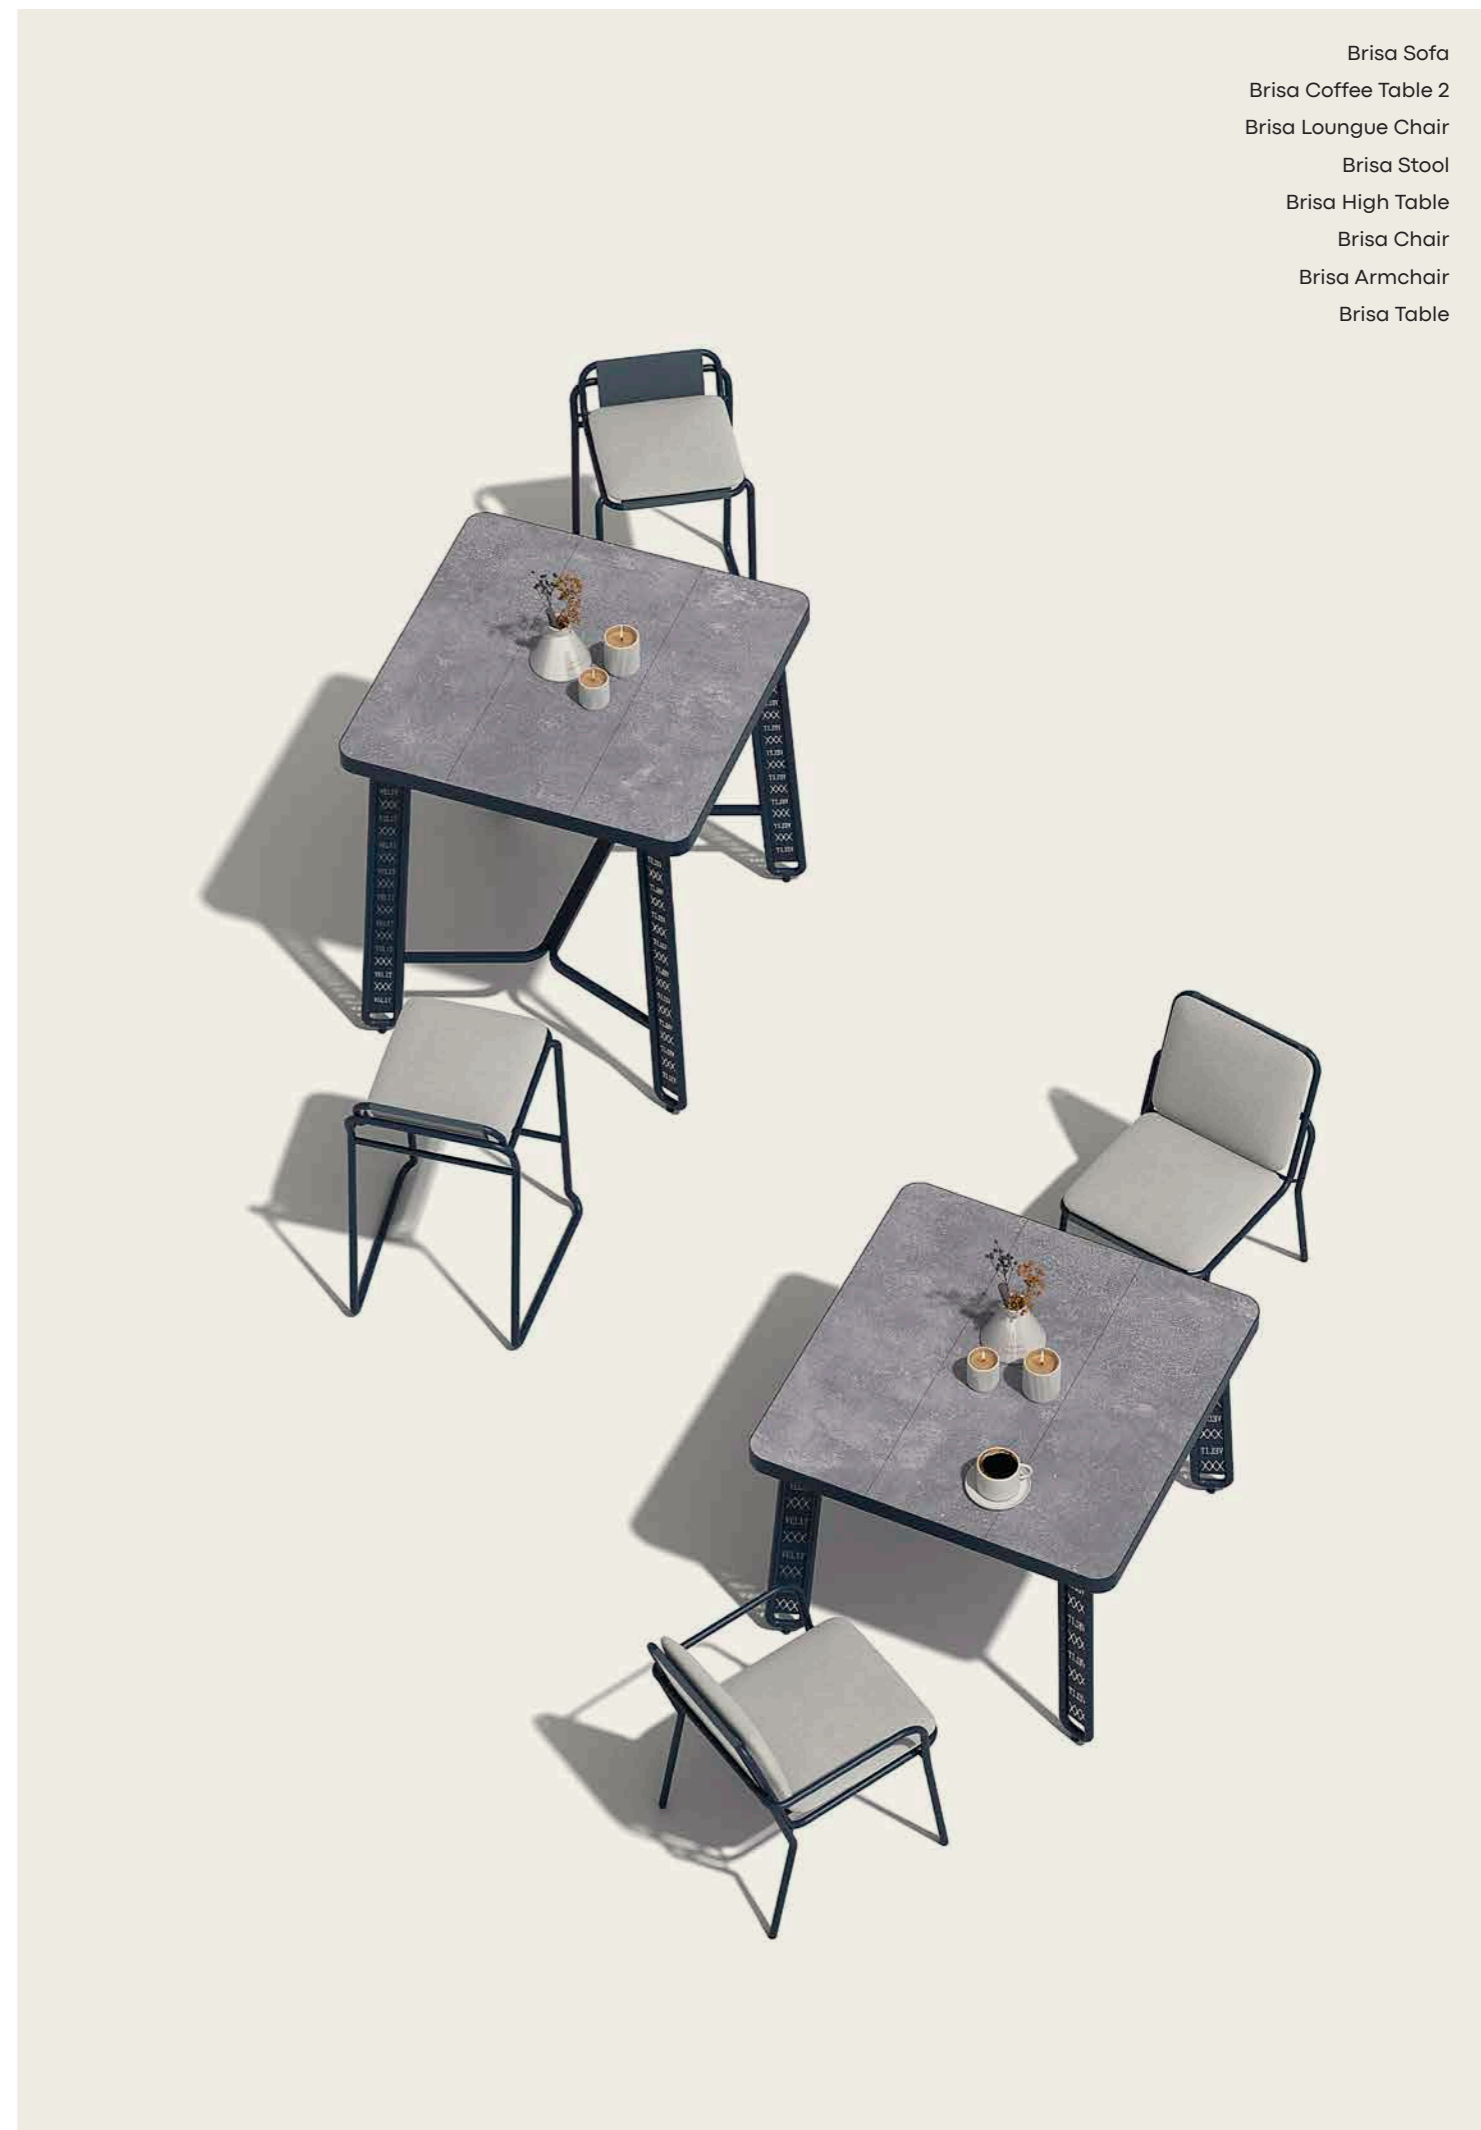

- Brisa Sofa
- Brisa Coffee Table 2
- Brisa Loungue Chair
- Brisa Stool
- Brisa High Table
- Brisa Chair
- Brisa Armchair
- Brisa Table