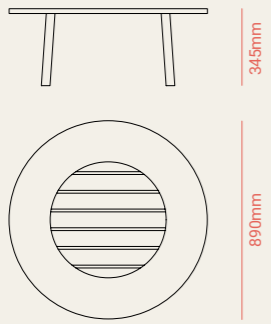

CRETA

TECHNICAL

COFFEE TABLE