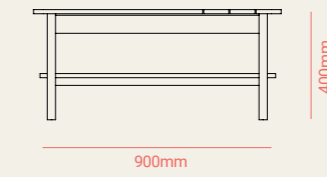

COFFEE TABLE 2