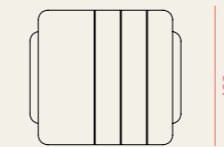

COFFEE TABLE 3