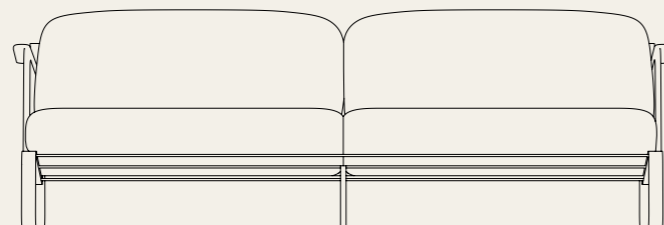

LOUNGE CHAIR

970mm

867mm

SOFA 1

1600mm

SOFA 2

970mm

2340mm