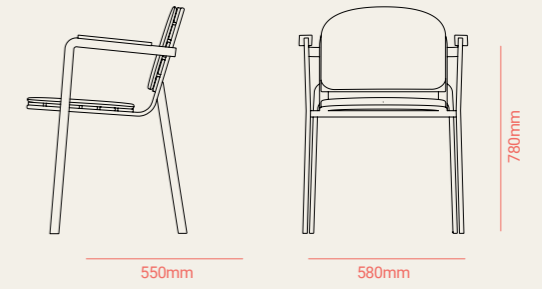

CRETA

TECHNICAL

ARMCHAIR