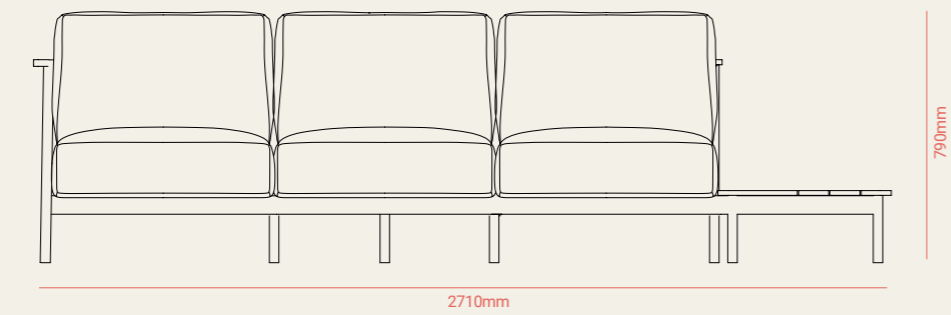

# SAONA

TECHNICAL

EASY ARMCHAIR

SOFA 2P.

SOFA 3P

SOFA 3P OPEN RIGHT/LEFT

COFFEE TABLE 1

COFFEE TABLE 2