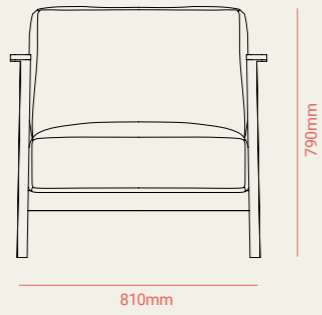

SAONA

TECHNICAL

EASY ARMCHAIR