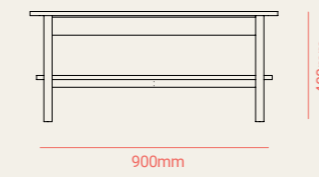

COFFEE TABLE 1