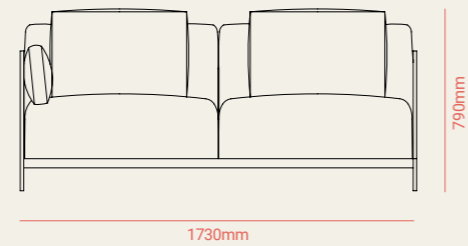

OPEN SOFA RIGHT-LEFT