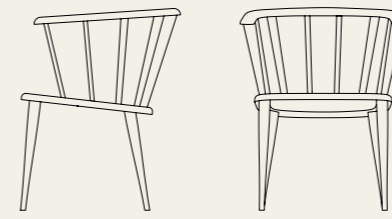

610mm

560mm

730mm

ARMCHAIR WOOD LEGS