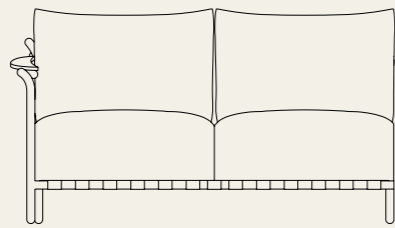

LEFT SOFA

1410mm

850mm