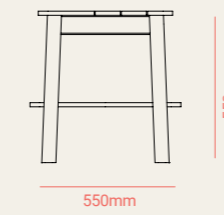

COFFEE TABLE 3