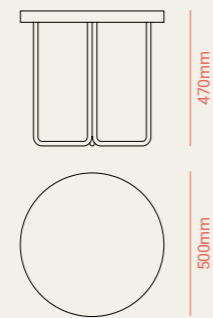

BRISA

TECHNICAL

SIDE TABLE