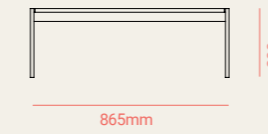

# POSIDONIA

TECHNICAL

EASY ARMCHAIR

SOFA

POUFF

OPEN SOFA RIGHT-LEFT

COFFEE TABLE 1

COFFEE TABLE 2