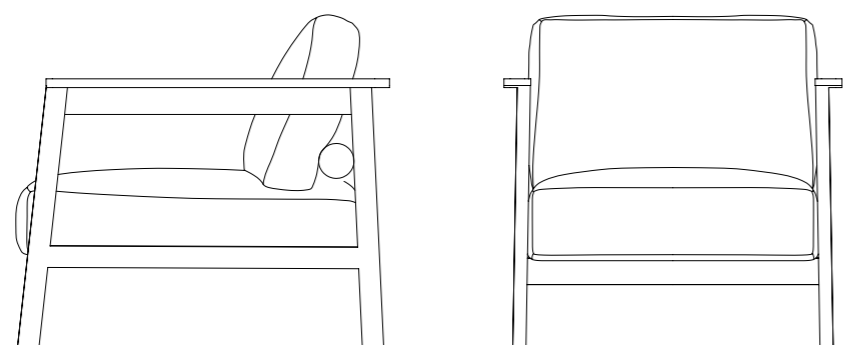

SAONA

BY
ENRIQUE MARTÍ ASSOCIATES