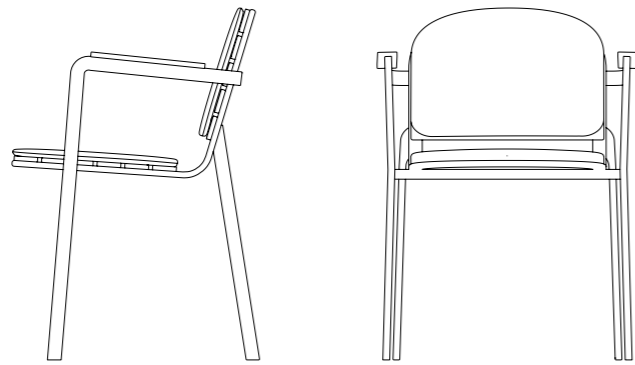

CRETA

BY
ENRIQUE MARTÍ ASSOCIATES