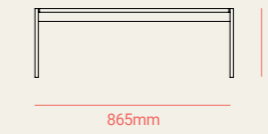

# POSIDONIA

TECHNICAL

EASY ARMCHAIR

SOFA

POUFF

OPEN SOFA RIGHT-LEFT

COFFEE TABLE 1

COFFEE TABLE 2