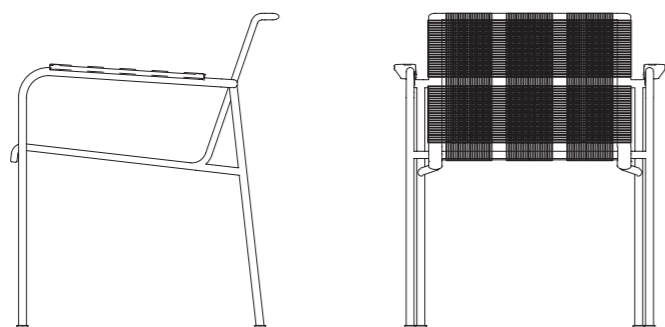

VOLOS

BY
ENRIQUE MARTÍ ASSOCIATES