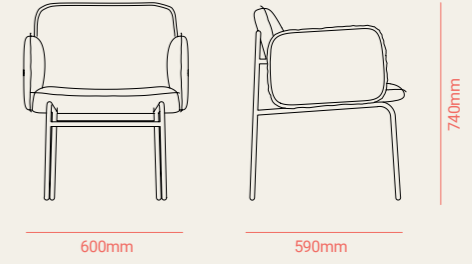

730mm

1670mm

630mm

STOOL

520mm

560mm

960mm

900mm

CHAIR

ARMCHAIR METAL ARM STACKABLE

EASY ARMCHAIR METAL ARM

ARMCHAIR UPHOLSTERED ARM

ARMCHAIR METAL ARM

EASY ARMCHAIR UPHOLSTERED ARM

COFFEE TABLE

TABLE