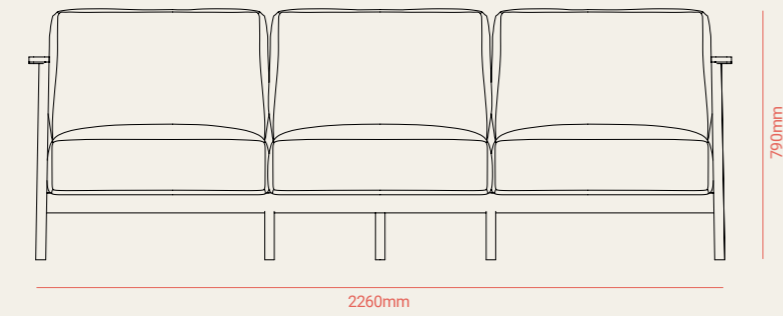

# SAONA

TECHNICAL

EASY ARMCHAIR

SOFA 2P.

SOFA 3P

SOFA 3P OPEN RIGHT/LEFT

COFFEE TABLE 1

COFFEE TABLE 2