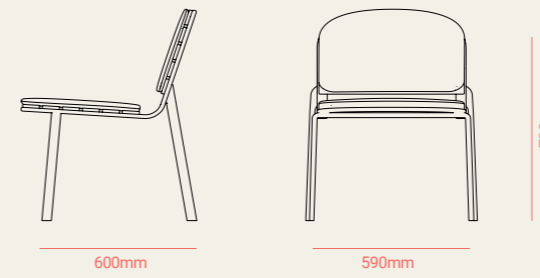

# CRETA

TECHNICAL

COFFEE TABLE

ROUND DINING TABLE

DINING TABLE

DINING TABLE

CHAIR

EASYCHAIR