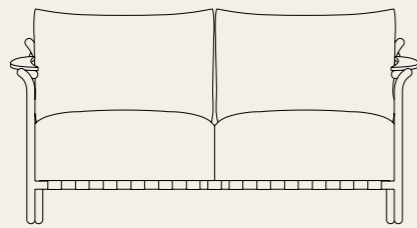

# BASE

TECHNICAL

870mm

LOUNGE CHAIR

830mm

790mm

SOFA 1

1500mm