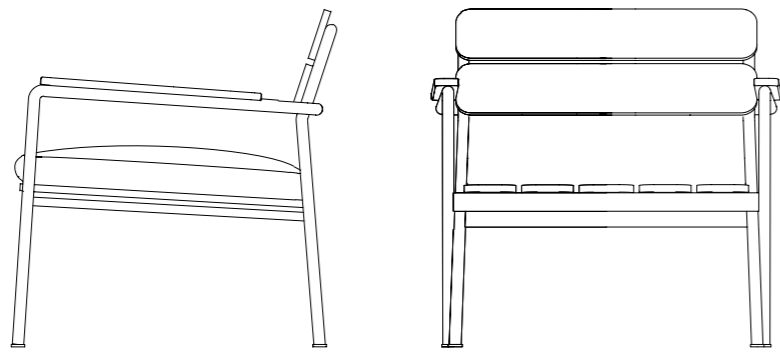

# FORK

BY  
ENRIQUE MARTÍ ASSOCIATES

**EN** FORK COLLECTION IS DESIGNED TO CREATE AN IDEAL "GARDEN LIVINGROOM", INSPIRED BY NATURE AND ITS IRREGULAR SHAPES.

THE STRUCTURE OF THE PRODUCTS IN THE FORK COLLECTION, DIFFER FROM THE USUAL VERTICAL LINES. THE RESULT IS A COLLECTION OF WAVY STRUCTURES THAT ABANDON ANY CLAIM TO ARCHITECTURAL RIGOR AND OFFER AN UNEXPECTED DEGREE OF COMFORT.