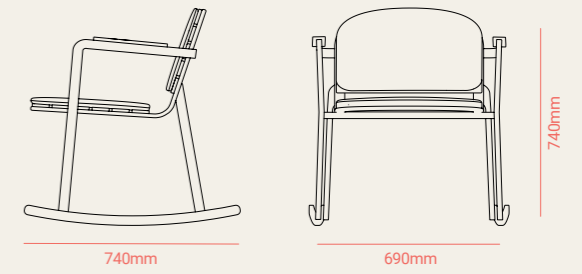

ROCKING CHAIR