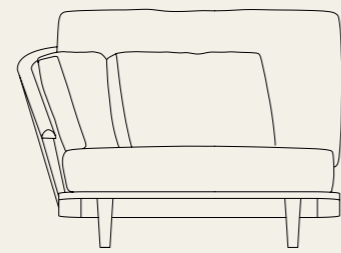

730mm

CHAIR WOOD LEGS

570mm

540mm

730mm

LEFT-RIGHT SOFA 1

1160mm

850mm