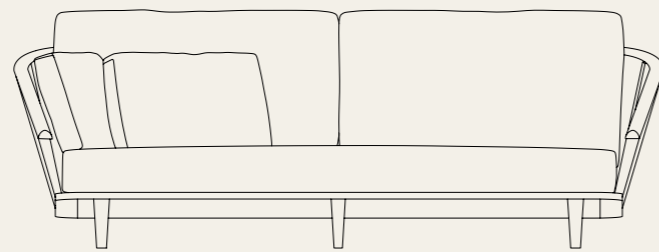

1160mm

850mm

SOFA