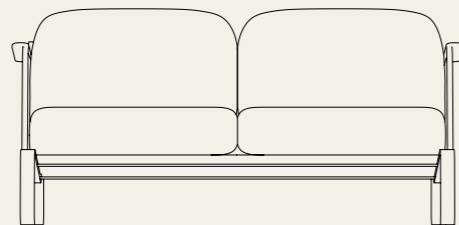

LOUNGE CHAIR

970mm

867mm

SOFA 1

1600mm

SOFA 2

970mm

2340mm