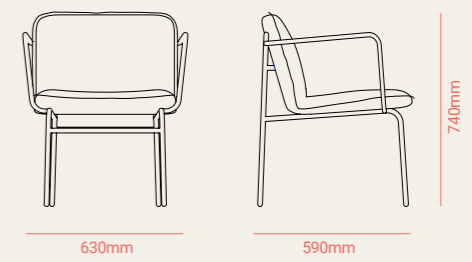

730mm

790mm

630mm

EASY ARMCHAIR

730mm

890mm

630mm

SOFA

730mm

1670mm

630mm

STOOL

520mm

560mm

960mm

900mm

CHAIR

ARMCHAIR METAL ARM STACKABLE

EASY ARMCHAIR METAL ARM

ARMCHAIR UPHOLSTERED ARM

ARMCHAIR METAL ARM

EASY ARMCHAIR UPHOLSTERED ARM

COFFEE TABLE

TABLE