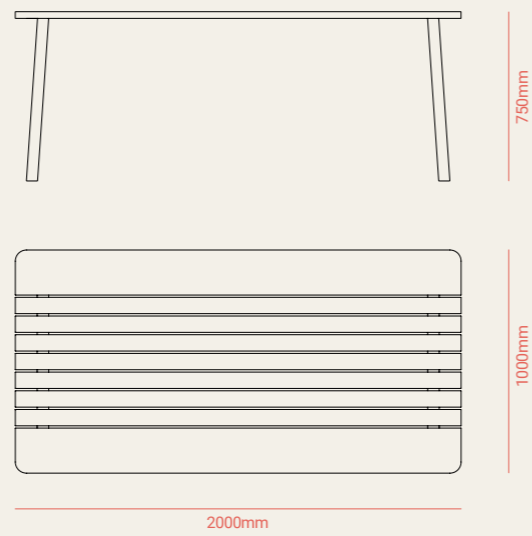

# CRETA

TECHNICAL

COFFEE TABLE

ROUND DINING TABLE

DINING TABLE

DINING TABLE

CHAIR

EASYCHAIR