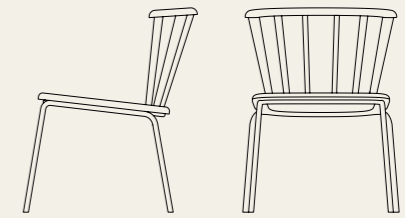

610mm

600mm

730mm

CHAIR METAL LEGS