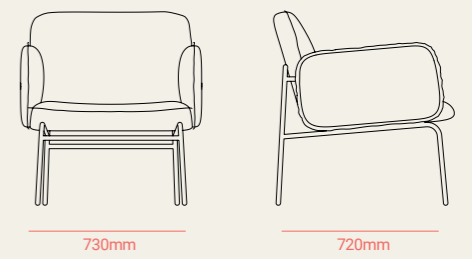

730mm

790mm

630mm

EASY ARMCHAIR

730mm

890mm

630mm

SOFA

730mm

1670mm

630mm

STOOL

520mm

560mm

960mm

900mm

CHAIR

ARMCHAIR METAL ARM STACKABLE

EASY ARMCHAIR METAL ARM

ARMCHAIR UPHOLSTERED ARM

ARMCHAIR METAL ARM

EASY ARMCHAIR UPHOLSTERED ARM

COFFEE TABLE

TABLE