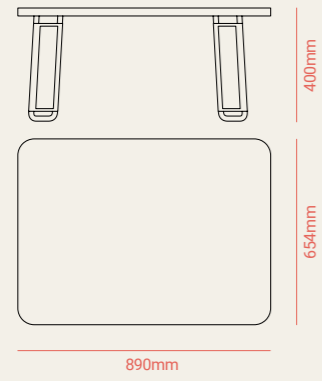

BRISA

TECHNICAL

COFFEE TABLE 1