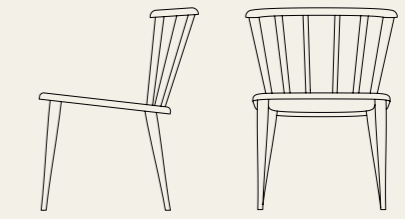

570mm

600mm

730mm

CHAIR WOOD LEGS