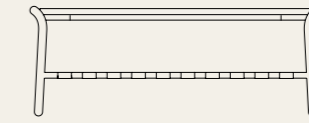

2160mm

790mm

COFFEE TABLE 1

400mm

620mm

840mm

COFFEE TABLE 2

400mm